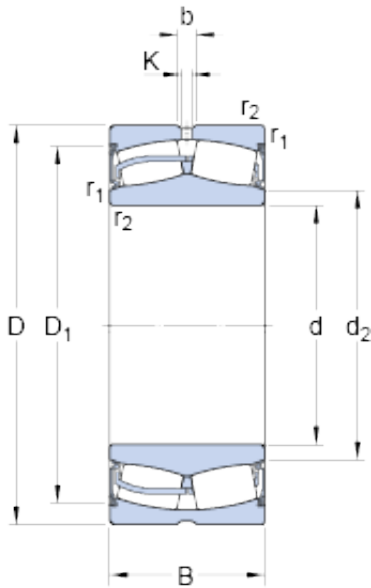

Bearing de Mexico, S.A.

150 mm x 270 mm x 96 mm SKF
23230-2CS5/VT143 spherical roller bearings

Bearing No. 23230-2CS5/VT143

23230-2CS5/VT143 Bearing 2D drawings and 3D CAD models

Size	270x150x96 mm
Bore Diameter	270 mm
Outer Diameter	150 mm
Width	96 mm
d	150 mm
D	270 mm
B	96 mm
d ₂	171 mm
D ₁	243 mm
b	11.1 mm
K	6 mm
r _{1,2} - min.	3 mm
d _a - min.	164 mm
d _a - max.	171 mm
D _a - max.	256 mm
r _a - max.	2.5 mm
Basic dynamic load rating - C	1132 kN
Basic static load rating - C ₀	1460 kN
Fatigue load limit - P _u	137 kN
Limiting speed	430 r/min
Calculation factor - e	0.33
Calculation factor - Y ₁	2
Calculation factor - Y ₂	3
Calculation factor - Y ₀	2

Bearing de Mexico, S.A.

Category	Roller Bearings
Inventory	0.0
Manufacturer Name	SKF
Minimum Buy Quantity	N/A
Weight / Kilogram	23.73
EAN	7316573394969
Product Group	B04311
d_2	171 mm
D_1	243 mm
$r_{1,2}$ min.	3 mm
d_a min.	164 mm
d_a max.	171 mm
D_a max.	256 mm
r_a max.	2.5 mm
Basic dynamic load rating C	1132 kN
Basic static load rating C_0	1460 kN
Fatigue load limit P_u	137 kN
Calculation factor e	0.33
Calculation factor Y_1	2
Calculation factor Y_2	3
Calculation factor Y_0	2
Mass bearing	24.5 kg