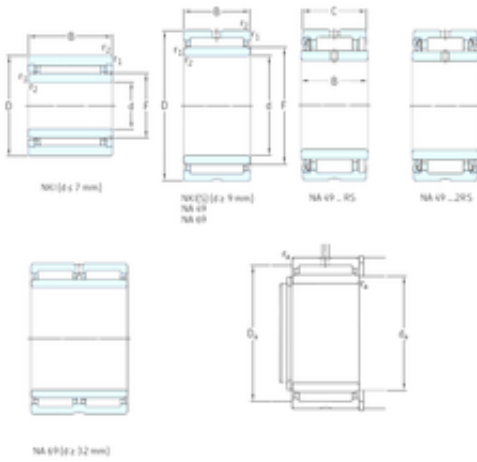

Bearing de Mexico, S.A.

95 mm x 125 mm x 36 mm SKF NKI95/36
needle roller bearings

Bearing No. NKI95/36

Size	95x125x36 mm
Bore Diameter	95 mm
Outer Diameter	125 mm
Width	36 mm
d	95 mm
F	105 mm
D	125 mm
B	36 mm
C	36 mm
r1 min.	1 mm
r2 min.	1 mm
da max	100 mm
Da max.	120 mm
ra max.	1 mm
S	1,5 mm
Weight	1,15 Kg
Basic dynamic load rating (C)	112 kN
Basic static load rating (C0)	265 kN
Fatigue load limit (Pu)	32,5
Reference speed	3800 r/min

NKI95/36 Bearing 2D drawings and 3D CAD models