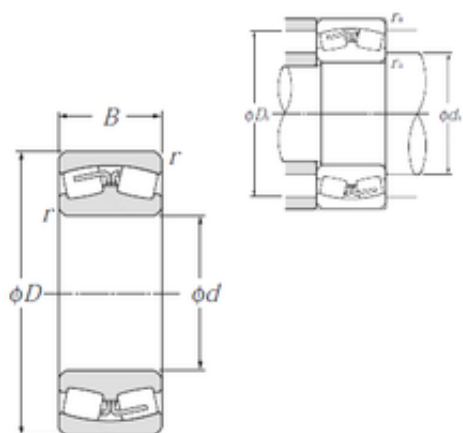

## Bearing de Mexico, S.A.

670 mm x 980 mm x 230 mm NTN 230/670B  
spherical roller bearings

Bearing No. 230/670B

Size	670x980x230 mm
Bore Diameter	670 mm
Outer Diameter	980 mm
Width	230 mm
d	670 mm
D	980 mm
B	230 mm
C	230 mm
r min.	7,5 mm
da min.	706 mm
Da max.	944 mm
ra max.	6 mm
Weight	594 Kg
Basic dynamic load rating (C)	6 550 kN
Basic static load rating (C0)	14 600 kN
(Grease) Lubrication Speed	280 r/min
(Oil) Lubrication Speed	360 r/min
Calculation factor (e)	0,22
Calculation factor (Y0)	3
Calculation factor (Y1)	3,07

230/670B Bearing 2D drawings and 3D CAD models