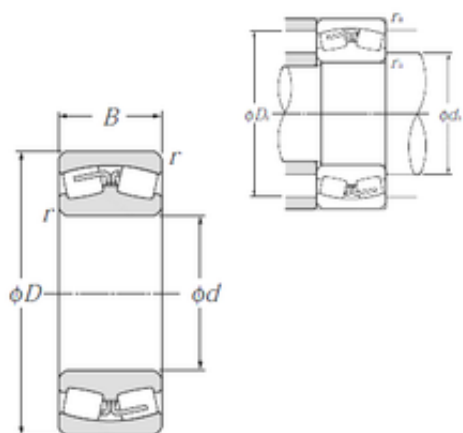

Bearing de Mexico, S.A.

600 mm x 870 mm x 272 mm NTN 240/600B
spherical roller bearings

Bearing No. 240/600B

Size	600x870x272 mm
Bore Diameter	600 mm
Outer Diameter	870 mm
Width	272 mm
d	600 mm
D	870 mm
B	272 mm
C	272 mm
r min.	6 mm
da min.	628 mm
Da max.	842 mm
ra max.	5 mm
Weight	544 Kg
Basic dynamic load rating (C)	6 450 kN
Basic static load rating (C0)	15 600 kN
(Grease) Lubrication Speed	280 r/min
(Oil) Lubrication Speed	370 r/min
Calculation factor (e)	0,29
Calculation factor (Y0)	2,28
Calculation factor (Y1)	2,33

240/600B Bearing 2D drawings and 3D CAD models