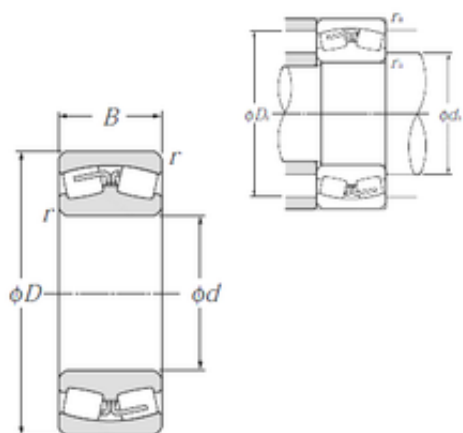

### 230/1060B NTN Spherical Roller Bearings

Bearing No. 230/1060B

Size	1060x1500x325 mm
Bore Diameter	1060 mm
Outer Diameter	1500 mm
Width	325 mm
d	1060 mm
D	1 500 mm
B	325 mm
C	325 mm
r min.	9,5 mm
da min.	1 104 mm
Da max.	1 456 mm
ra max.	8 mm
Weight	1 850 Kg
Basic dynamic load rating (C)	13 600 kN
Basic static load rating (C0)	33 500 kN
(Grease) Lubrication Speed	150 r/min
(Oil) Lubrication Speed	200 r/min
Calculation factor (e)	0,2
Calculation factor (Y0)	3,28
Calculation factor (Y1)	3,36

230/1060B Bearing 2D drawings and 3D CAD models