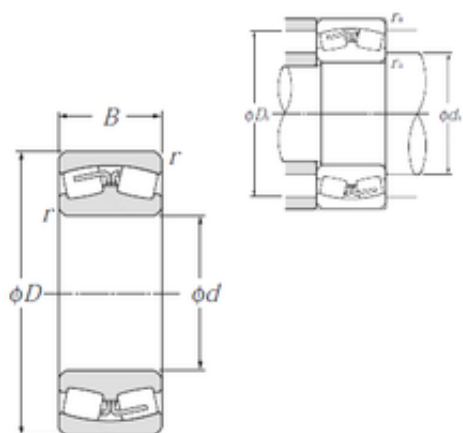

Bearing de Mexico, S.A.

240/1000B NTN Spherical Roller Bearings

Bearing No. 240/1000B

Size	1000x1420x412 mm
Bore Diameter	1000 mm
Outer Diameter	1420 mm
Width	412 mm
d	1000 mm
D	1 420 mm
B	412 mm
C	412 mm
r min.	7,5 mm
da min.	1 036 mm
Da max.	1 384 mm
ra max.	6 mm
Weight	2 110 Kg
Basic dynamic load rating (C)	16 000 kN
Basic static load rating (C0)	42 000 kN
(Grease) Lubrication Speed	150 r/min
(Oil) Lubrication Speed	190 r/min
Calculation factor (e)	0,27
Calculation factor (Y0)	2,45
Calculation factor (Y1)	2,51

240/1000B Bearing 2D drawings and 3D CAD models