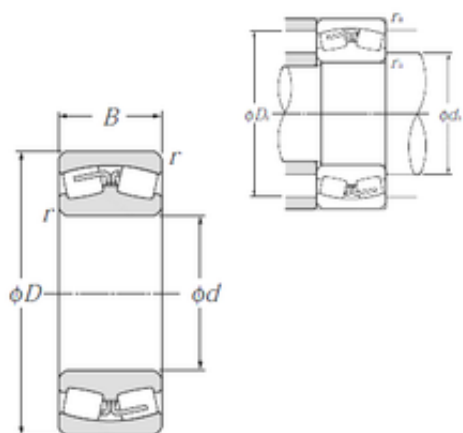

Bearing de Mexico, S.A.

240/950B NTN Spherical Roller Bearings

Bearing No. 240/950B

Size	950x1360x412 mm
Bore Diameter	950 mm
Outer Diameter	1360 mm
Width	412 mm
d	950 mm
D	1 360 mm
B	412 mm
C	412 mm
r min.	7,5 mm
da min.	986 mm
Da max.	1 324 mm
ra max.	6 mm
Weight	1 970 Kg
Basic dynamic load rating (C)	15 500 kN
Basic static load rating (C0)	40 000 kN
(Grease) Lubrication Speed	160 r/min
(Oil) Lubrication Speed	210 r/min
Calculation factor (e)	0,28
Calculation factor (Y0)	2,34
Calculation factor (Y1)	2,39

240/950B Bearing 2D drawings and 3D CAD models