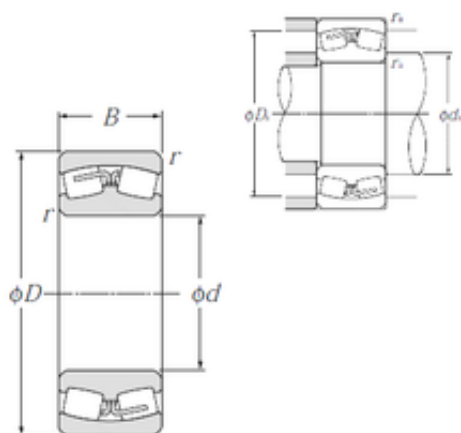

### 230/950B NTN Spherical Roller Bearings

Bearing No. 230/950B

Size	950x1360x300 mm
Bore Diameter	950 mm
Outer Diameter	1360 mm
Width	300 mm
d	950 mm
D	1 360 mm
B	300 mm
C	300 mm
r min.	7,5 mm
da min.	986 mm
Da max.	1 324 mm
ra max.	6 mm
Weight	1 430 Kg
Basic dynamic load rating (C)	11 500 kN
Basic static load rating (C0)	28 400 kN
(Grease) Lubrication Speed	180 r/min
(Oil) Lubrication Speed	230 r/min
Calculation factor (e)	0,21
Calculation factor (Y0)	3,18
Calculation factor (Y1)	3,26

230/950B Bearing 2D drawings and 3D CAD models